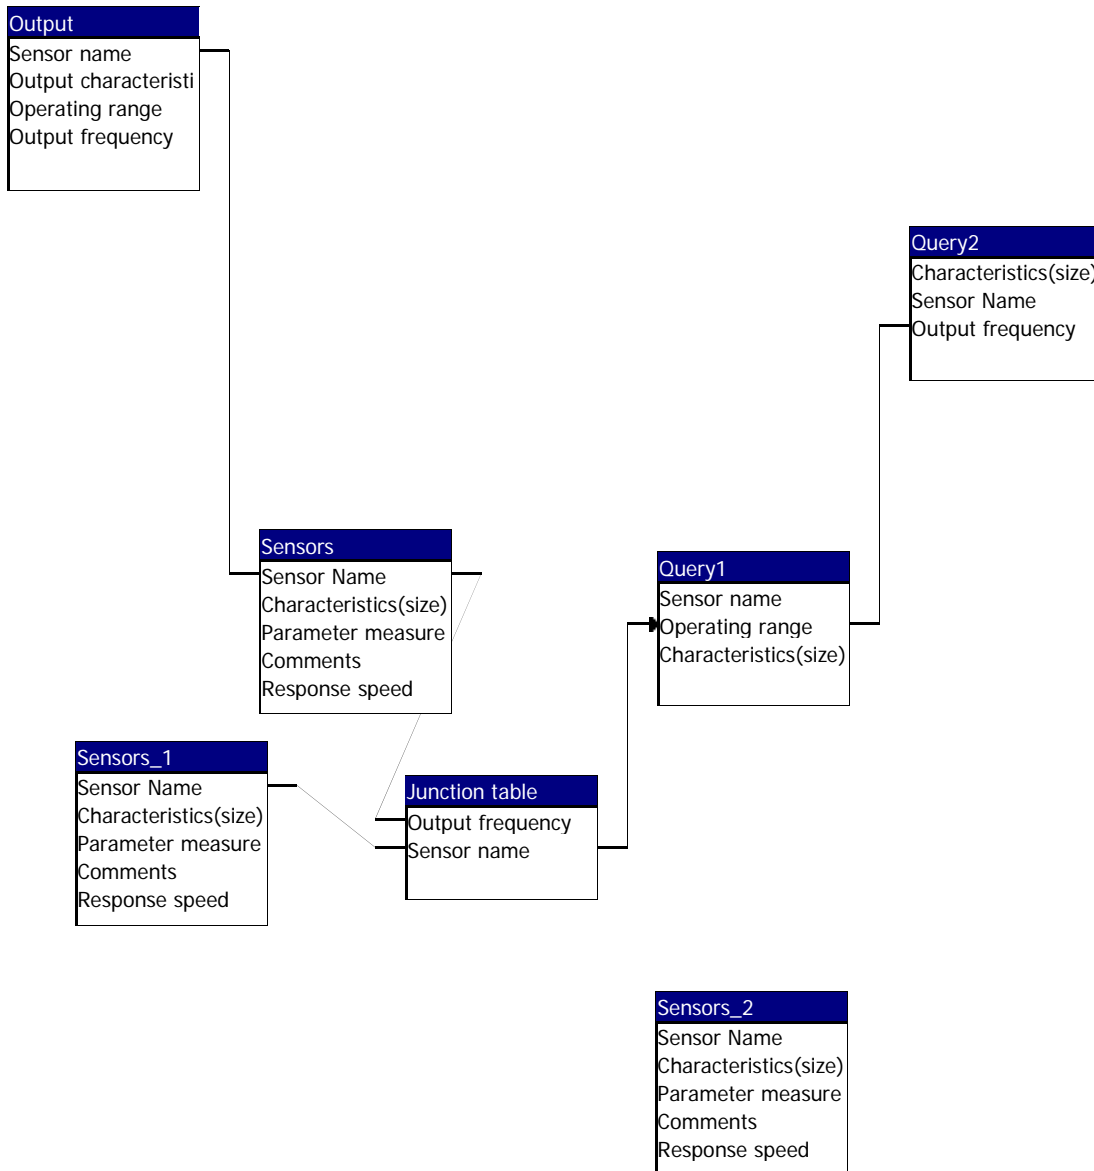

Relationships for A3-euniceH

Thursday, May 01, 2008

Sensors

<i>Characteristics(size)</i>	<i>Sensor Name</i>	<i>Output frequency</i>
<i>1"x2"</i>	<i>1</i>	<i>125</i>
<i>2"x5"</i>	<i>10</i>	<i>240</i>
<i>2"x5"</i>	<i>2</i>	<i>250</i>
<i>2"x5"</i>	<i>3</i>	<i>100</i>
<i>2"x5"</i>	<i>4</i>	<i>12</i>
<i>1"x2"</i>	<i>5</i>	<i>80</i>
<i>1"x2"</i>	<i>6</i>	<i>90</i>
<i>1"x2"</i>	<i>7</i>	<i>130</i>
<i>2"x5"</i>	<i>8</i>	<i>103</i>
<i>1"x2"</i>	<i>9</i>	<i>124</i>