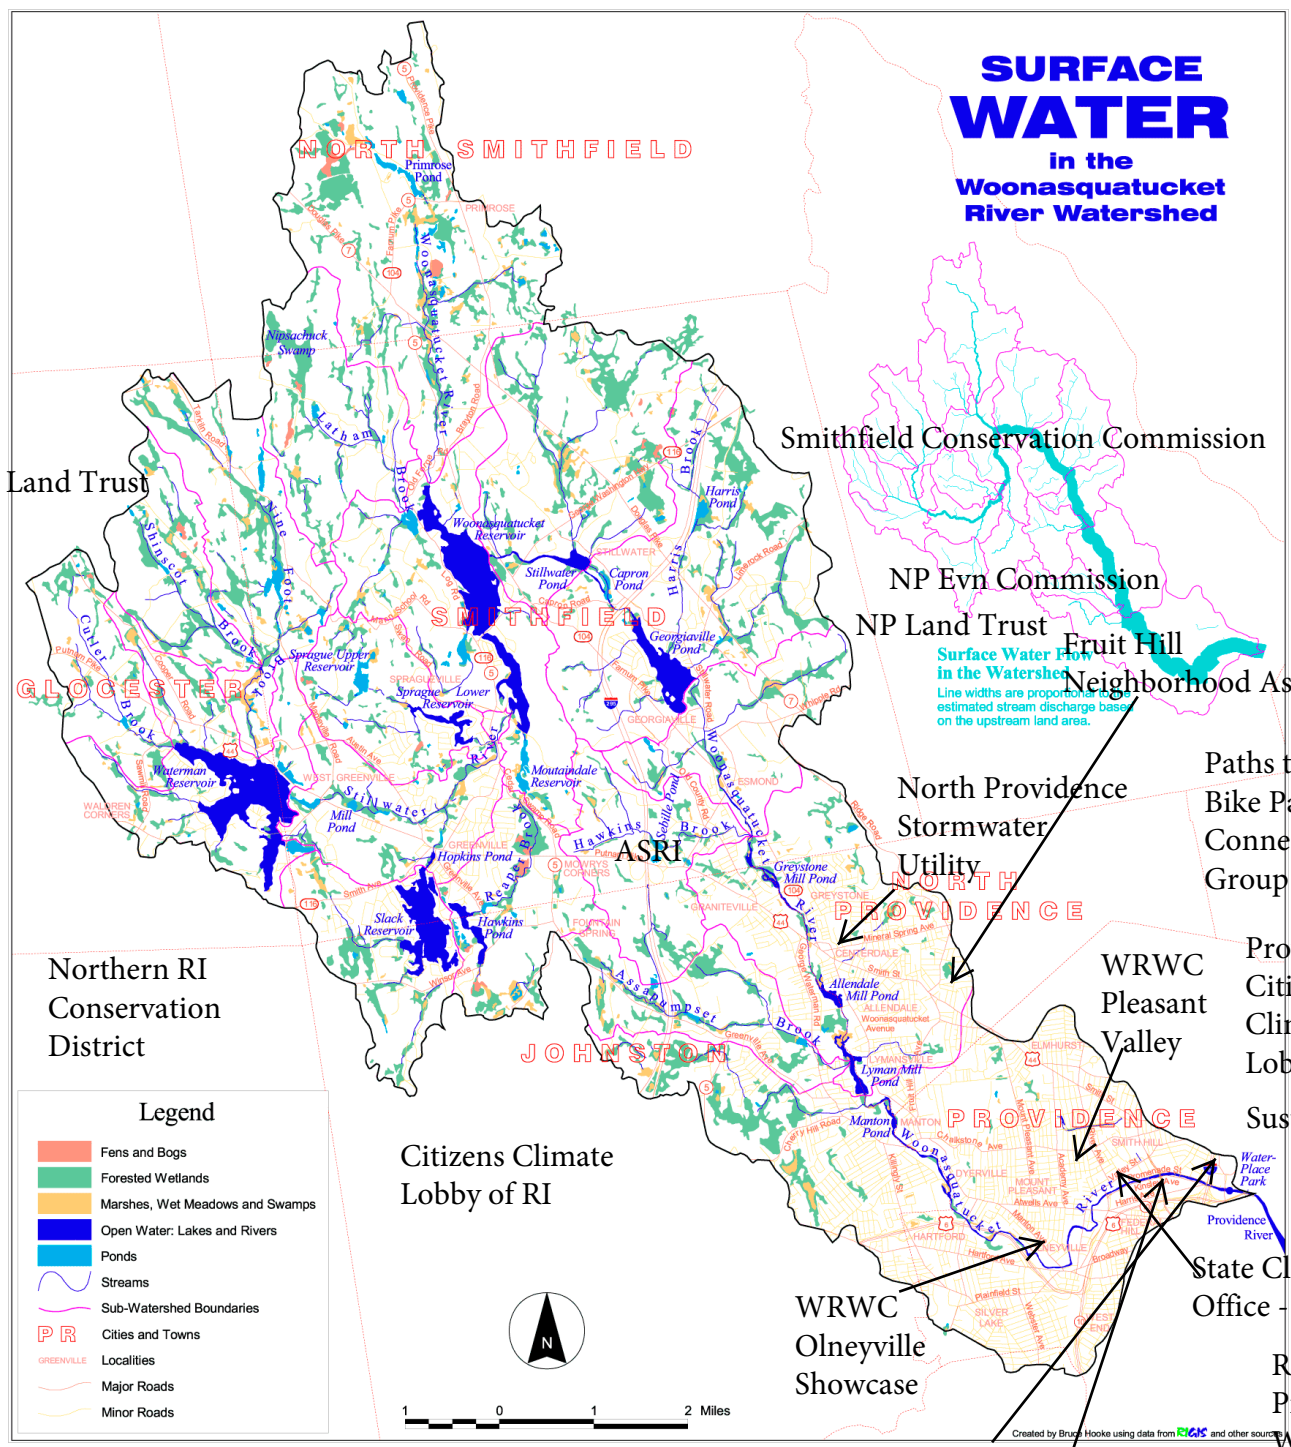

SURFACE WATER

in the
Woonasquatucket River Watershed

Glocester Land Trust

Smithfield Conservation Commission

NP Evn Commission

NP Land Trust

Fruit Hill

Neighborhood Assn

Paths to Progress
Bike Path
Connections
Group

North Providence
Stormwater
Utility

Northern RI
Conservation
District

Citizens Climate
Lobby of RI

WRWC
Pleasant
Valley

Providence
Citizens
Climate
Lobby
Sustain PVD